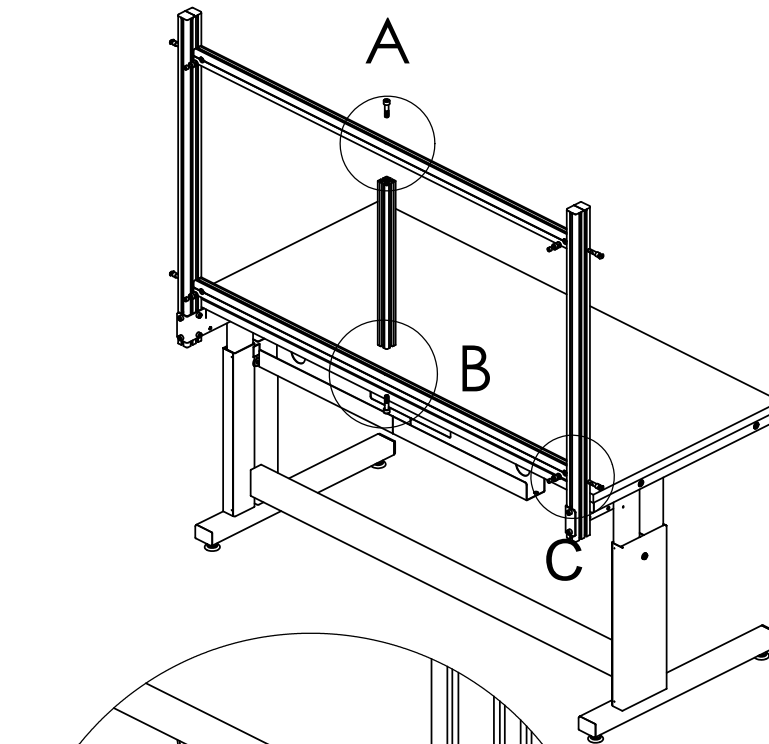

| No. | Part | Code | Pcs |
|-----|--|------|-----|
| 1 | Jousi 1x9x25mm Spring 1x9x25mm | 2536 | 2 |
| 2 | Tappi 15x50mm T-pins 15x50 | 2523 | 2 |
| 3 | Pidätinruuvi M10x12 Hex socket head set screw | 2538 | 2 |
| 4 | Kierreholkki M10 Sleeve nuts M10 | 2524 | 2 |
| 5 | Kuusiokoloruuvi M10x40 Hex socket head cap screw M10x40 | 1341 | 2 |