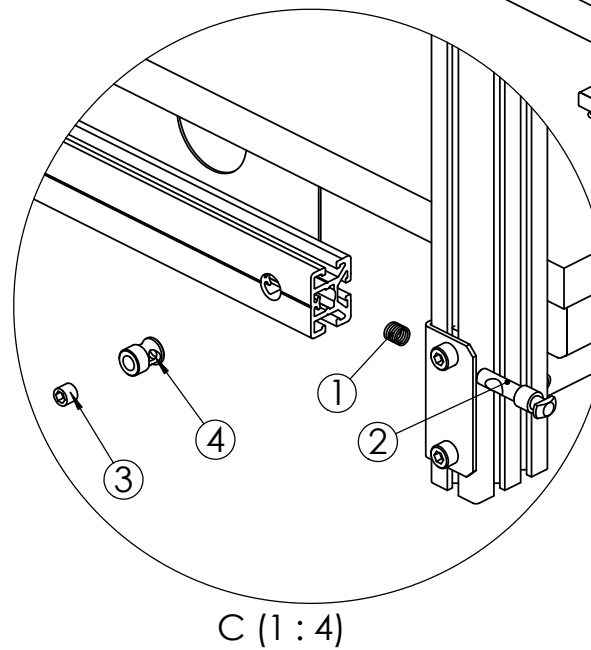

| No. | Part | Code | Pcs |
|-----|--|------|-----|
| 1 | Jousi 1x9x25mm Spring 1x9x25mm | 2536 | 2 |
| 2 | Tappi 15x50mm T-pins 15x50 | 2523 | 2 |
| 3 | Pidätinruuvi M10x12 Hex socket head set screw | 2538 | 2 |
| 4 | Kierreholkki M10 Sleeve nuts M10 | 2524 | 2 |
| 5 | Kuusiokoloruuvi M10x40 Hex socket head cap screw M10x40 | 1341 | 2 |