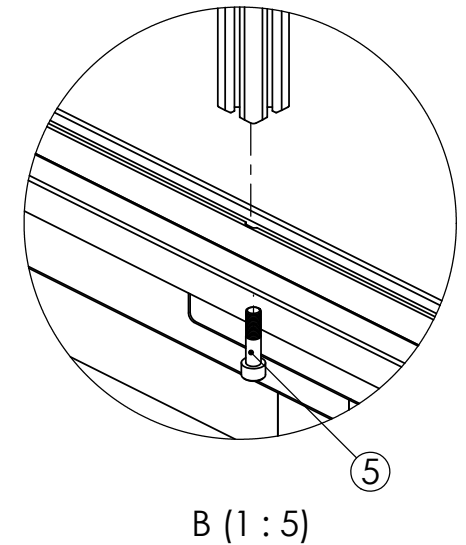

| No. | Part | Code | Pcs |
|-----|--|------|-----|
| 1 | Jousi 1x9x25mm Spring 1x9x25mm | 2536 | 2 |
| 2 | Tappi 15x50mm T-pins 15x50 | 2523 | 2 |
| 3 | Pidätinruuvi M10x12 Hex socket head set screw | 2538 | 2 |
| 4 | Kierreholkki M10 Sleeve nuts M10 | 2524 | 2 |
| 5 | Kuusiokoloruuvi M10x40 Hex socket head cap screw M10x40 | 1341 | 2 |