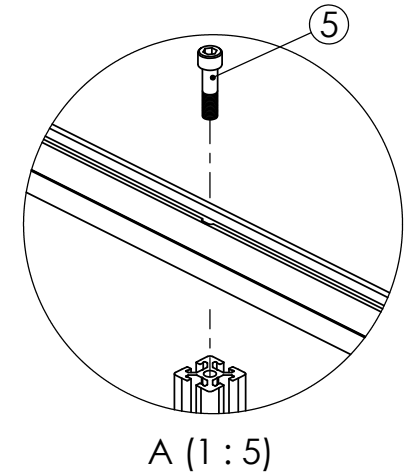

| No. | Part | Code | Pcs |
|-----|--|------|-----|
| 1 | Jousi 1x9x25mm Spring 1x9x25mm | 2536 | 2 |
| 2 | Tappi 15x50mm T-pins 15x50 | 2523 | 2 |
| 3 | Pidätinruuvi M10x12 Hex socket head set screw | 2538 | 2 |
| 4 | Kierreholkki M10 Sleeve nuts M10 | 2524 | 2 |
| 5 | Kuusiokoloruuvi M10x40 Hex socket head cap screw M10x40 | 1341 | 2 |